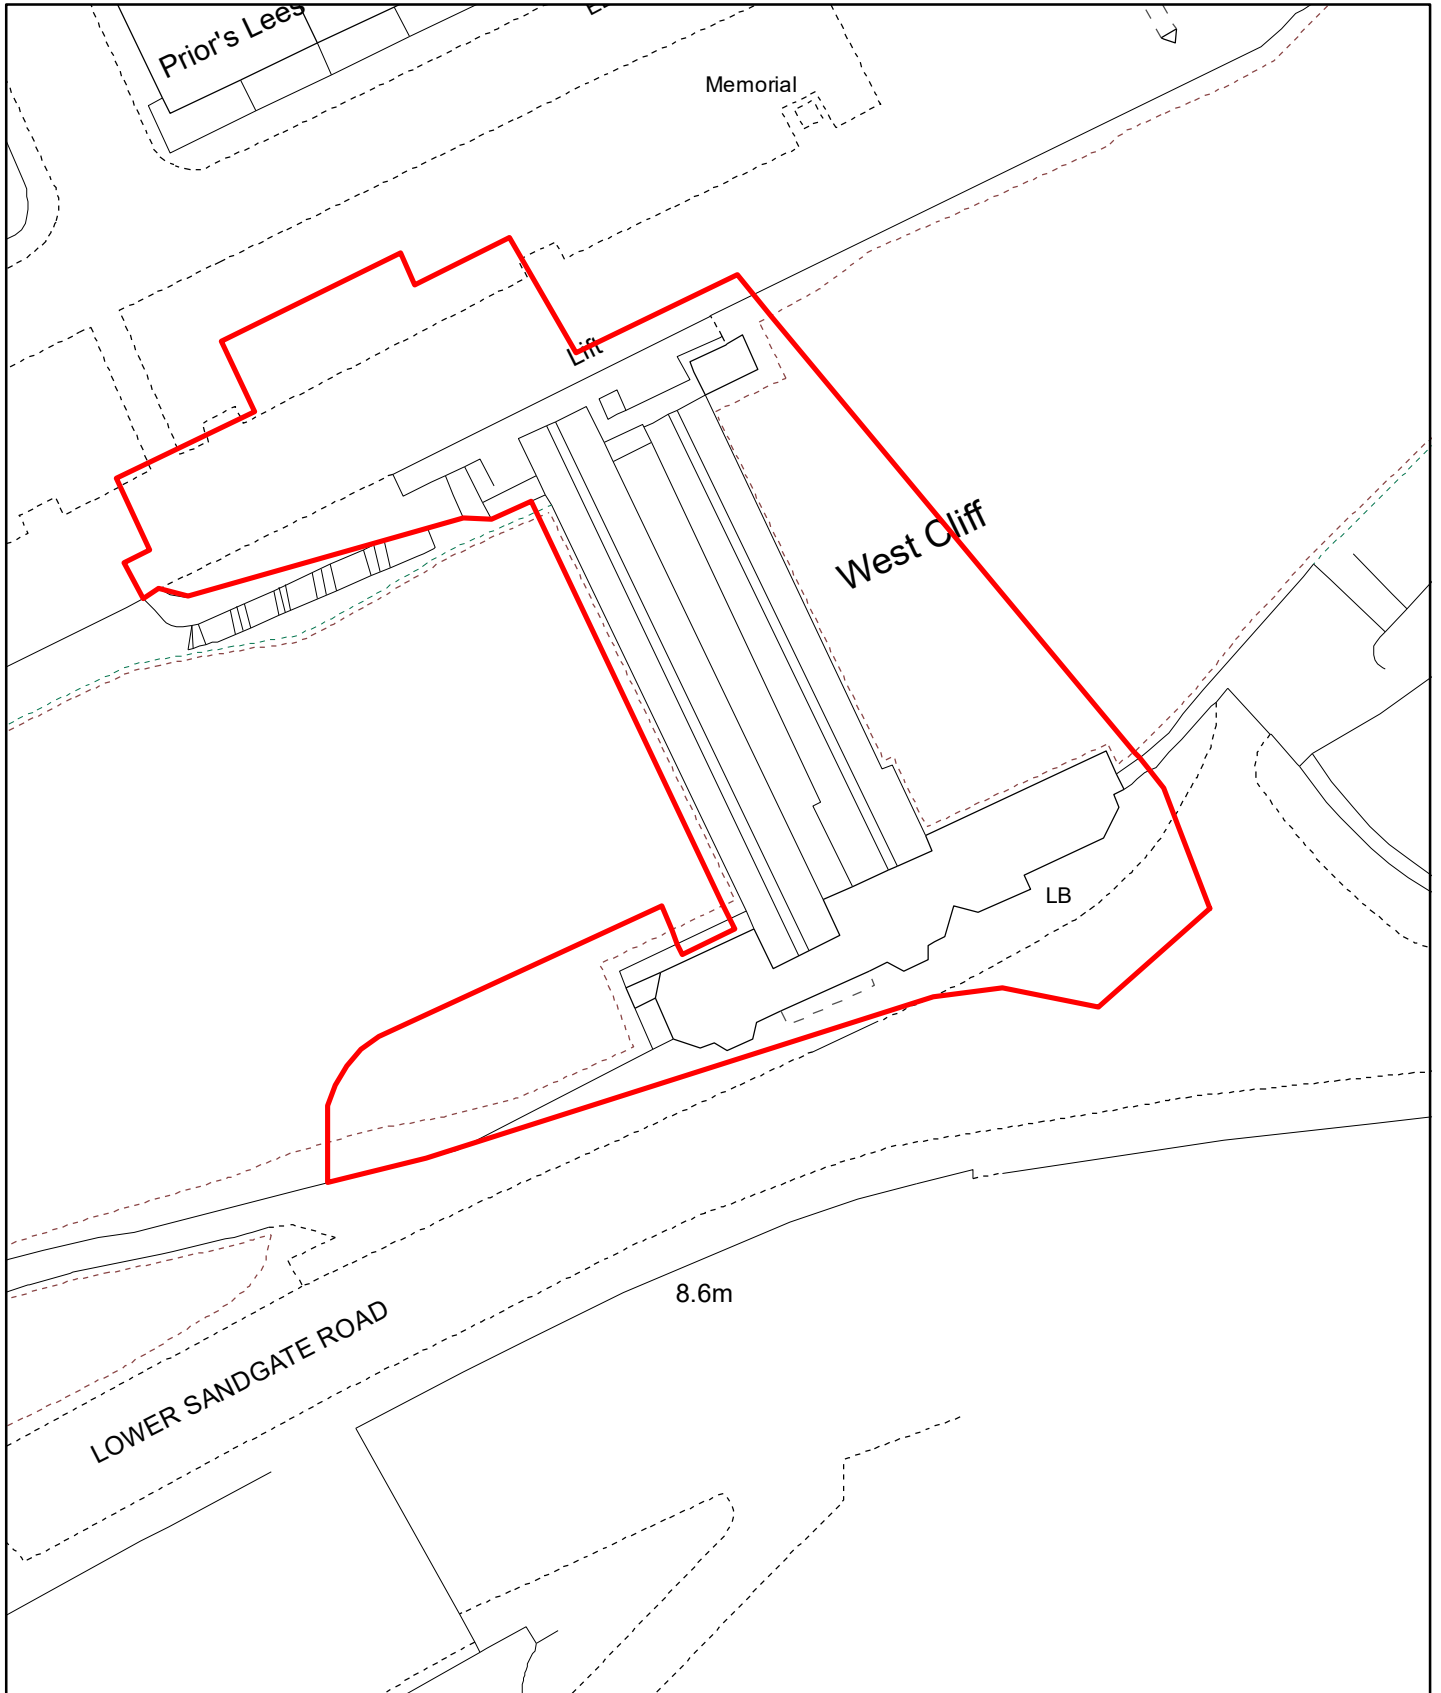

23/0536/FH - The Leas Lift, Lower Sandgate Road, Folkestone, Kent, CT20 1PR

Planning Application:
23/0536/FH
Drawn date:
28 Jun 2023
Drawn by:
Carrie Stacey
Drawing ref:
2235/COP/LS

Llywelyn Lloyd
Chief Planning Officer

Contains Ordnance Survey data
© Crown copyright and database right
Folkestone & Hythe District Council 100019677 - 2023

Drawn at 1:500 on A4